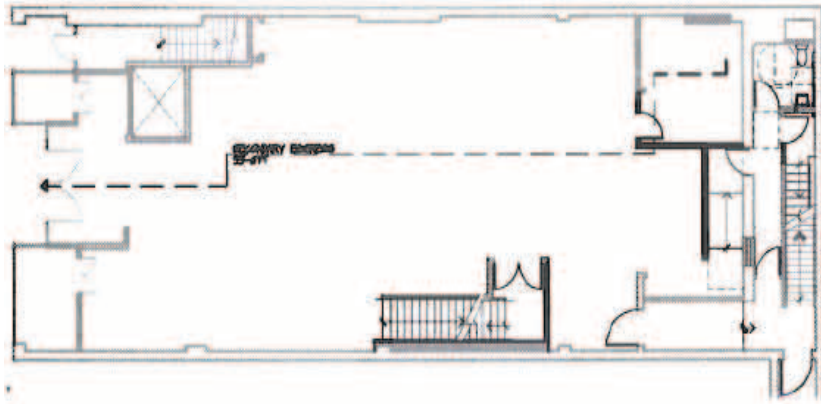

Area: Basement - 3,665 sf
Ground - 3,665 sf
Second Floor - 3,307 sf
Third Floor - 1,572 sf
Total - 12,209 sf

Rental: Please call for pricing

Term: Long term

Frontage: 39' on Broad Street

Neighboring Tenants: Restoration Hardware, Tiffany & Co., CoCo Pari, Urban Outfitters, Hamilton Jewelers, Garmany Designer Clothing, Starbucks

Comments: • Currently Agostino Antiques

For further information and/or inspection, please contact:

Laura Pomerantz
212.672.2002
laura.pomerantz@pbsra.com

Betty Ende
212.672.2004
bende@pbsra.com

① **FIRST FLOOR PLAN** 3,665 SF
SCALE 1/8"=1'-0"