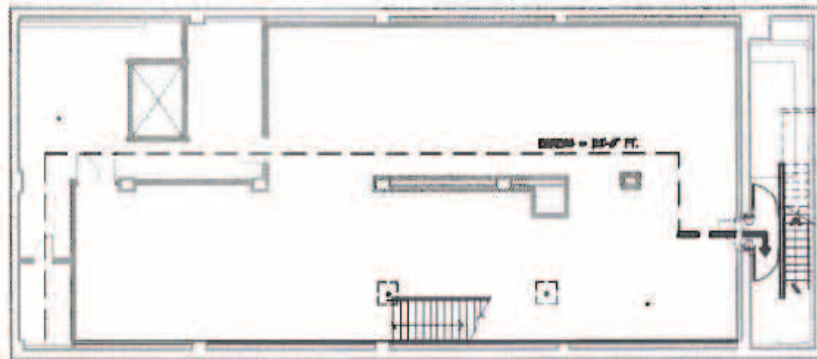

③ **BASEMENT PLAN** 3,665 SF
SCALE 1/8"=1'-0"